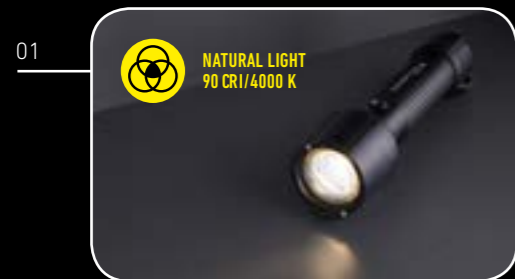

P7R WORK

NEW

DE NIEUWE P-SERIE ONVERWOESTBARE LAMPEN VOOR PROFESSIONALS

☀️ 1200 lm¹
🔦 240 m¹
🕒 60 u¹

- **01** – Krachtige zaklamp met **aanpasbare lichtfuncties** en **natuurlijke kleurweergave** (90 CRI / 4000K)
- **02** – **Flikkervrij** – flikkervrij, constant licht maakt strobevrije verlichting mogelijk, voor snel bewegende onderdelen en machines
- **03** – **Beschermende elementen op de lampkop en de eindkap** absorberen van schokken en verhogen van de slipweerstand; **de extra voorste lenskap** beschermt de lens tegen krassen
- **04** – Verbeterde **chemische weerstand** van de gehele zaklamp
- **05** – **Advanced Focus System** – traploos scherpstellen
- **06** – Extreme **stof- en waterbescherming (IP68)**
- **07** – **Wit secundair licht** aan de zijkant van de behuizing voor diffuse verlichting op korte afstand
- **08** – **Ledsenser Connecting System** – één interface voor vele accessoires (zie pagina 32)
- **09** – **Robuust laadstation** - geschikt voor installatie in een voertuig en compatibel met het 5-stations laadpaneel

^{1,7} Informatie op pagina 108